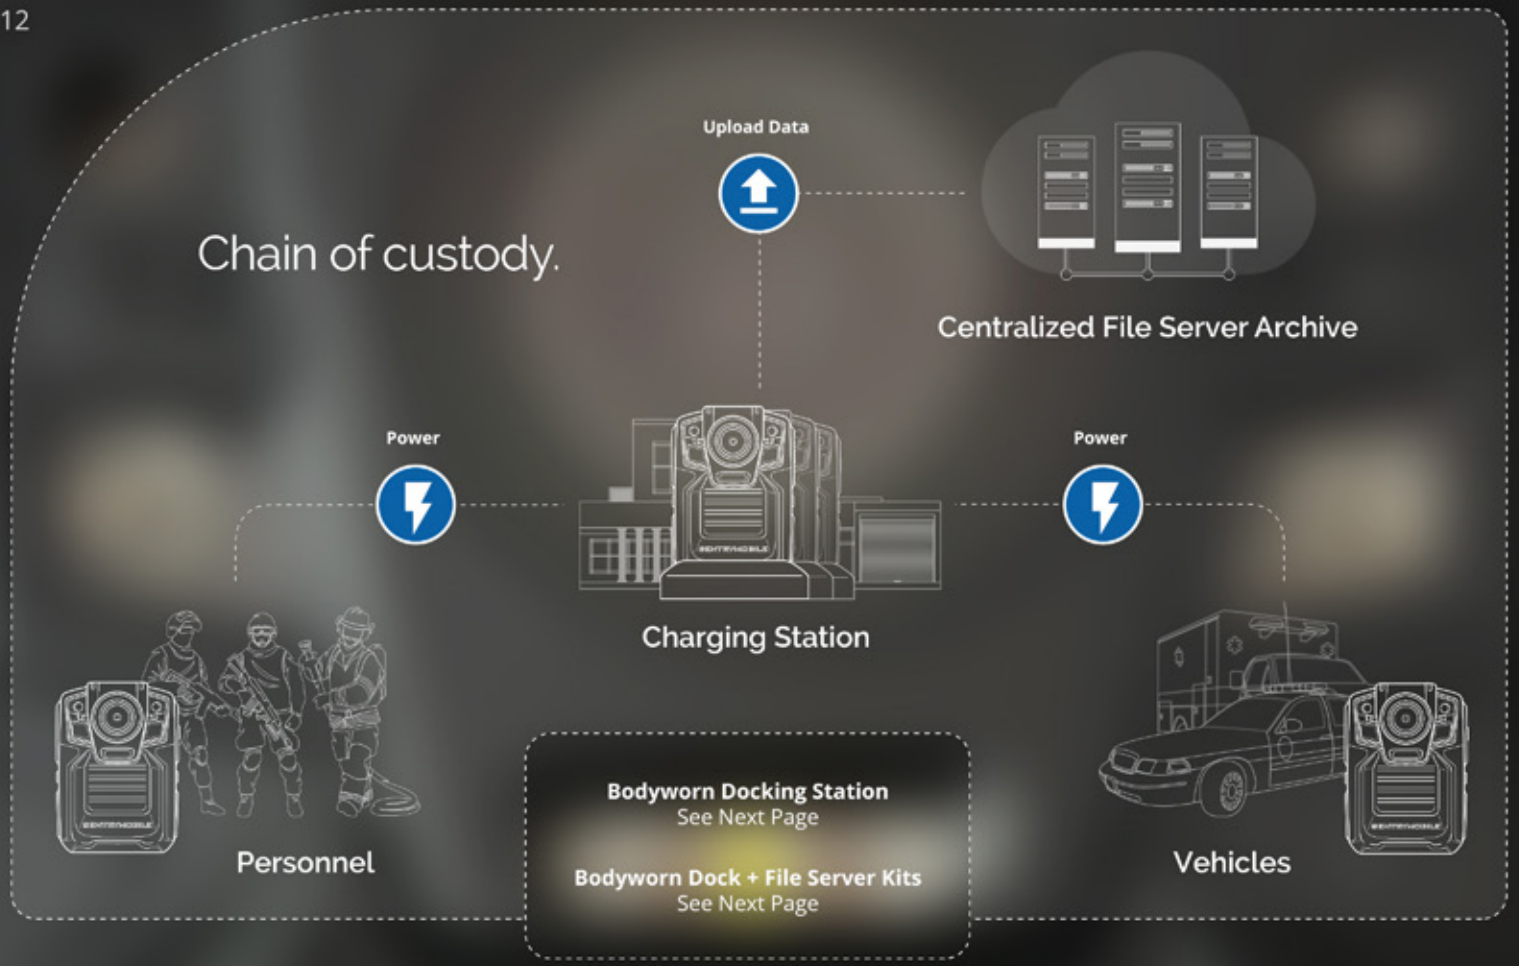

Drop Resistance  
Up to 8 feet

140° Field-of-View  
Capture all of the action

Internal Storage  
32GB and 64GB options

IP67 Water Proof  
All Weather

**Bodyworn Series**

S360-BW-G35  
S360-BW-G25

Chipset	Ambarella A7
Resolution	1920 x 1080 (2.0 megapixels)
FOV	140° Wide Angle
IR Night Vision	Manual/Auto switch Up to 15 meters with visible face detection
LCD	2-inch TFT-LCD high-resolution color display
Dimensions	85 x 61 x 31 mm
Weight	160 g
Battery	2 x 1950 mAh Lithium
Standard Accessories	Charger, USB cable, car charger, charging cradle
Weather Rating	IP67
Secondary Light Sources	Infrared light, the highlighting LED flash light, laser positioning
Video Format	MOV and H.264 (AVI,MP4) video streams