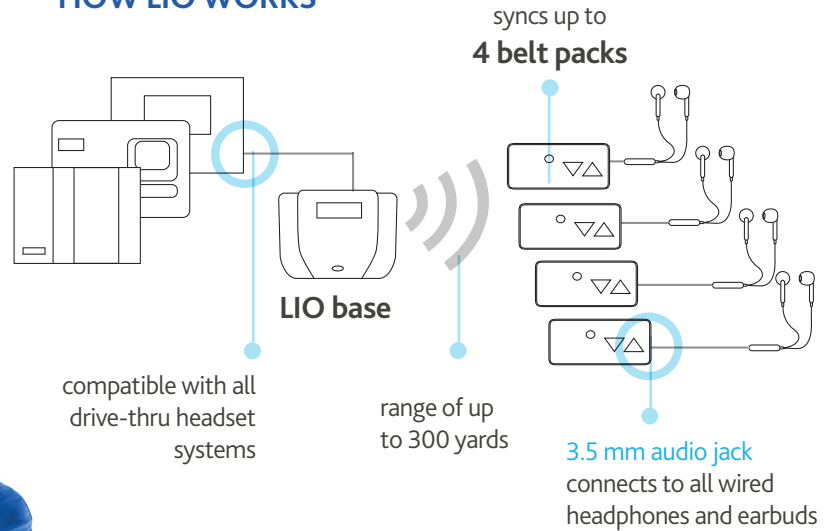

Customer Satisfaction

With more staff listening in to the drive-thru, employees hear orders in real time improving overall customer satisfaction.

Easy Installation

Compatible with all drive-thru headset systems and is easy to setup and install. No technician needed.

HOW LIO WORKS

COST ADVANTAGE

| SKU# | Product |
|------------|-----------------------------|
| LIOP1-A | LIO System W/ 1 Belt Pack |
| LIOP2-A | LIO System W/ 2 Belt Packs |
| LIOP3-A | LIO System W/ 3 Belt Packs |
| LIOP4-A | LIO System W/ 4 Belt Packs |
| LIOPOUCH-A | LIO Belt Pack Pouch |
| LIOHOOKHS | Hook style earstick |
| RFULDHS | Over the head earstick |
| LIOCHARGER | Single port battery charger |
| 187020 | Clothing Clip |