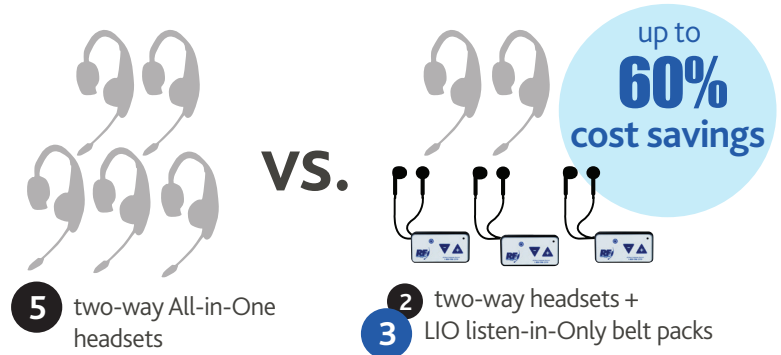

SKU#	Product
LIOP1-A	LIO System W/ 1 Belt Pack
LIOP2-A	LIO System W/ 2 Belt Packs
LIOP3-A	LIO System W/ 3 Belt Packs
LIOP4-A	LIO System W/ 4 Belt Packs
LIOPOUCH-A	LIO Belt Pack Pouch
LIOHOOKHS	Hook style earstick
RFULDHS	Over the head earstick
LIOCHARGER	Single port battery charger
187020	Clothing Clip

DRIVE-THRU SURVEILLANCE AND ENTERTAINMENT SOLUTIONS

www.rftechno.com

HEADQUARTERS
330 Lexington Dr.,
Buffalo Grove, IL 60089

PRODUCTION FACILITY
542 S. Prairie St.,
Bethalto, IL 62010

WEST COAST DIVISION
555 W. Allen Ave., Unit 5,
San Dimas, CA 91773

800-598-2370 | www.rftechno.com | 24 Hrs customer service and support