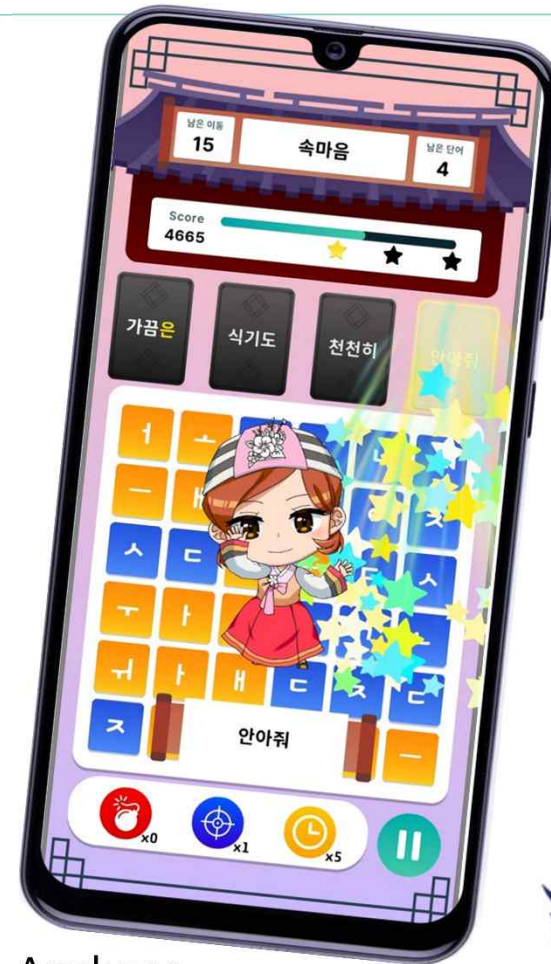

# 케이팝 천지인

A **Game App** that Combines Consonants & Vowels that Analyzes  
the most popular **K-pop Korean Words** Based on Big Data