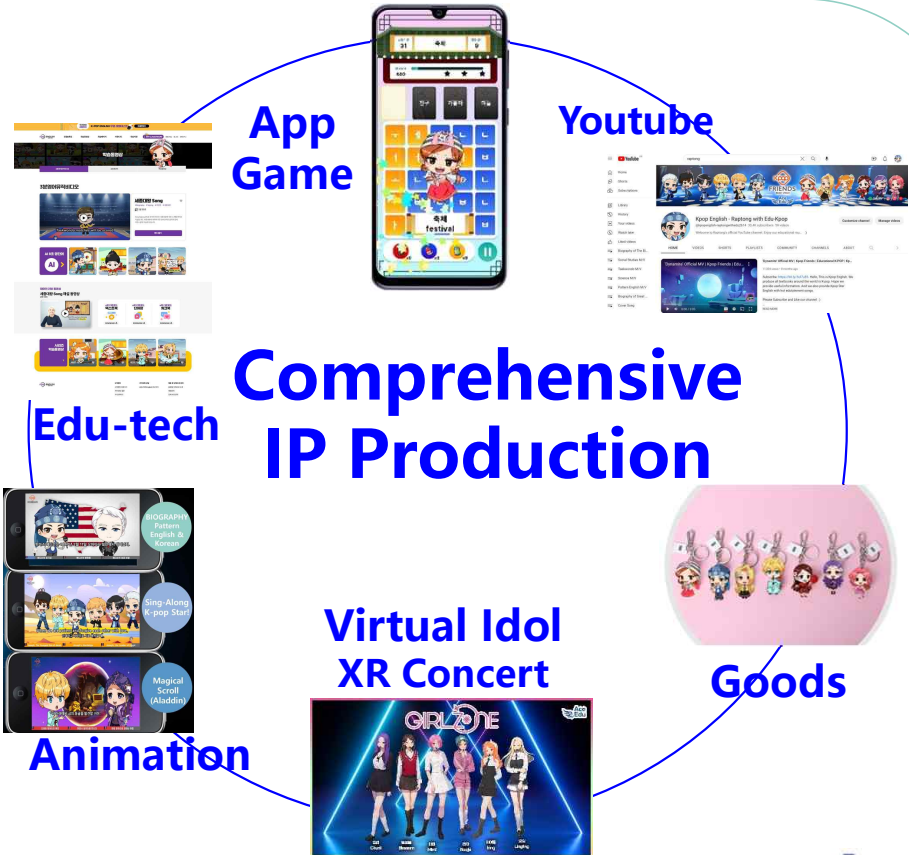

X

Edu-tech Convergence Content Production Company Using Creative K-Pop

**Ace Edu Inc.**

## 01. Certificate of Excellent Tech

**Tech:** Educational Music Video with K-POP Content Creating Technology