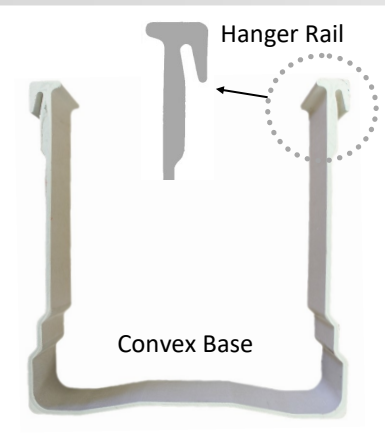

Maintenance-Free Fiberglass Construction

Built-in Internal Water Flow Management

Integrated Hanger Rails

Available in Lengths from 2 Feet to 15 Feet

Functional and Stylish Design

- Internal Convex Base to Achieve Optimal Water Flow
- 4 Drainage Holes for Excess Water Relief and Airflow
- Micro-Mesh Mat System Retains Potting Mixture
- Easy Installation with Built-in Reinforced Hanger Rail and Galvanized Steel Mounting Brackets
- Withstands Outdoor Environments unlike Plastic, Vinyl, PVC, or Wood Products

Product Specifications

Dimensions

9”h x 8.5”d x 24” up to 180”d

Weight

8 to 60 lbs.

Accessories Included

Mesh Mat

Hanger Brackets

Hanger Bolts

Bloomz Box System

Outdoor Distinctions Bloomz Box comes complete with designer fiberglass planter box, micro-mesh mat, and hanger brackets with bolts. Select your favorite potting mix and foliage for the perfect planter box arrangement.