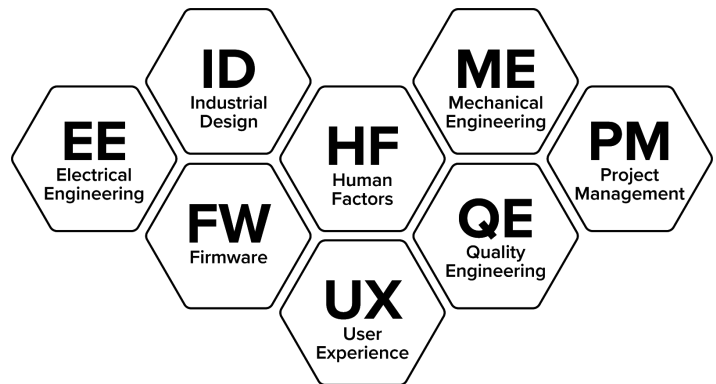

Delivering award-winning product designs

Product Creation Studio empowers organizations to break through barriers in new product development. With a design-centered approach, our multi-disciplinary team is a force multiplier that provides all the skills needed to bring a product vision to reality.

We turn ground-breaking ideas into reality.

Development
Strategy

Experience
Design

Product
Design

Product
Engineering

Innovation
Management

Manufacturing
Support

We focus on collaboration and transparency.

The success of our clients and their projects is paramount to our business. Our internal process, guided by ISO 13485, enables us to identify and address critical design issues, mitigate risk and validate the effectiveness of designs. This process minimizes schedule delays and costly development mistakes and ultimately, makes safe products with high consumer adoption.