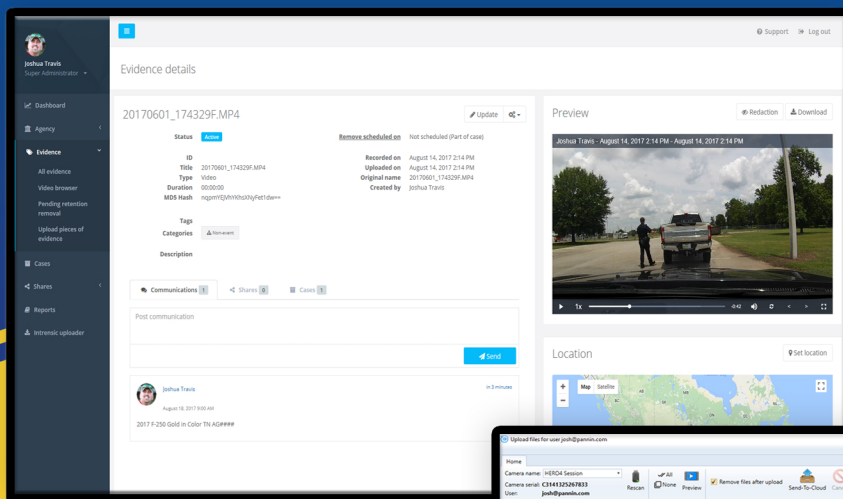

TRILOGY

PANNIN
TECHNOLOGIES, LLC

IN-CAR AND BODY CAMERA INTEGRATED SOLUTION

- HANDS-FREE RECORDING
- SYNCHRONIZED SOFTWARE
- 30 MINUTE INSTALLATION
- JAW DROPPING PRICE

BODY CAMERA HIGHLIGHTS

- Resolution up to 1080p
- 170 Degree Viewing Angle
- 30 Frames per Second
- Works as Officer Worn Radio Mic and PTT
- 8 Hours Continuous Recording
- Pre and Post Record
- 64gb storage
- Optional Clip mounts
- Acts as Dash Cam Mic

DUAL DASH CAMERA

- Built In 1080P Front Camera
- 720P Rear Camera Resolution
- Front Camera 170 Degree
- Rear Camera 140 Degree
- Automatic Infrared
- Auxiliary Rear Camera and Monitor output
- GPS
- Custom 12V Vehicle Triggers
- Crash/G Force Sensor
- Accelerometer
- Pre and Post Event Recordings
- Built-In Video Playback
- Password Protected

OVERALL POINTS ON SYSTEM

- Small foot print total In-car solution
- Auto video transfer from in-car to body camera
- 30 minute installation
- free equipment upgrades with cloud based solution (CJIS Compliant)

Enforcer Cloud

Powered By
intresnic

- Geo-Redundant Cloud-CJIS compliant
- Fully audited
- Role based permissions

- Officer friendly-seamless upload
- Synchronized playback
- Access anytime, anywhere