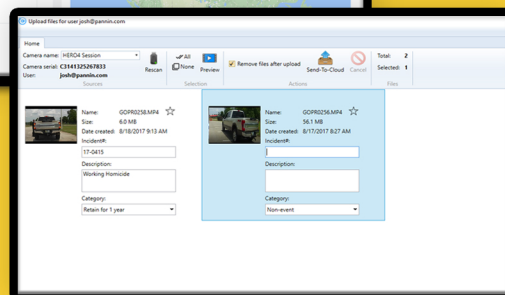

TRILOGY

PANNIN
TECHNOLOGIES, LLC

IN-CAR AND BODY CAMERA INTEGRATED SOLUTION

- HANDS-FREE RECORDING
- SYNCHRONIZED SOFTWARE
- 30 MINUTE INSTALLATION
- JAW DROPPING PRICE

BODY CAMERA HIGHLIGHTS

- Resolution up to 1080p
- 170 Degree Viewing Angle
- 30 Frames per Second
- Works as Officer Worn Radio Mic and PTT
- 8 Hours Continuous Recording
- Pre and Post Record
- 64gb storage
- Optional Clip mounts
- Acts as Dash Cam Mic

DUAL DASH CAMERA

- Built In 1080P Front Camera
- 720P Rear Camera Resolution
- Front Camera 170 Degree
- Rear Camera 140 Degree
- Automatic Infrared
- Auxiliary Rear Camera and Monitor output
- GPS
- Custom 12V Vehicle Triggers
- Crash/G Force Sensor
- Accelerometer
- Pre and Post Event Recordings
- Built-In Video Playback
- Password Protected

OVERALL POINTS ON SYSTEM

- Small foot print total In-car solution
- Auto video transfer from in-car to body camera
- 30 minute installation
- free equipment upgrades with cloud based solution (CJIS Compliant)

Enforcer Cloud

Powered By
intresnic

- Geo-Redundant Cloud-CJIS compliant
- Fully audited
- Role based permissions

- Officer friendly-seamless upload
- Synchronized playback
- Access anytime, anywhere