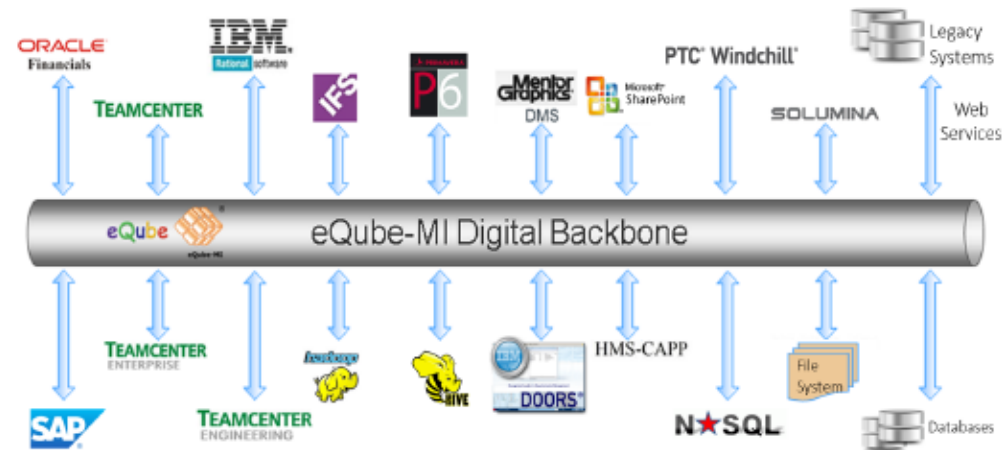

eQube[®]-MI – Digital Backbone for the Enterprise

▶ Orderly migration to Teamcenter

- From legacy Teamcenter Enterprise or Teamcenter Engineering
- From other PDM / PLM systems (Windchill, Enovia, Agile)
- From legacy homegrown systems

▶ Proven and robust methods

- Dozens of customer success stories
- Multiple migration / synchronization approaches to ensure no business disruption

- ### ▶ Teamcenter on the Digital Backbone – efficient integration with SAP, IFS, DOORS, Primavera, Solumina, HMS-CAPP, Sharepoint, legacy systems, ALM, etc.

eQube® –MI Deployment Options

► On-premise

► Cloud deployment – PaaS

- One-time migrations
- Secured gateway to MI in the 'cloud'
- On-going integrations