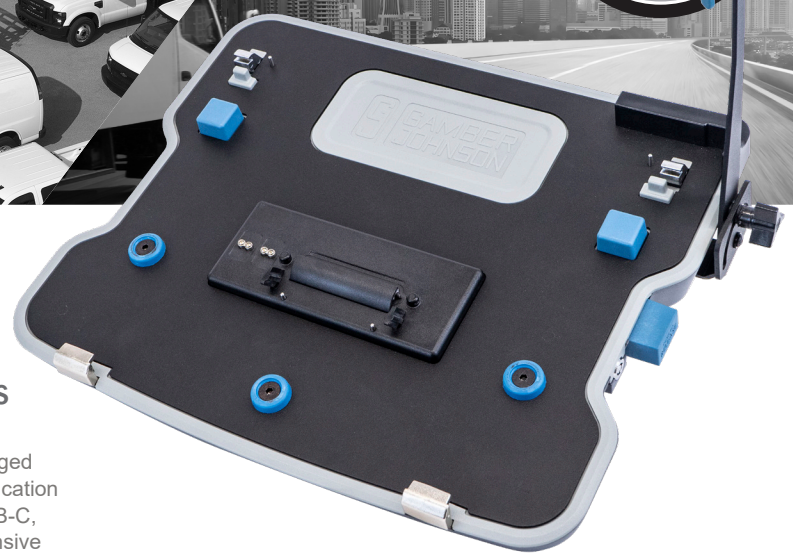

PANASONIC TOUGHBOOK® 40 LAPTOP DOCKING STATION

Engineered to endure the most rugged environments

Engineered for reliable compatibility with the Panasonic Toughbook 40 rugged computer. The Toughbook 40 docking station features full and lite port replication options, including HDMI (full port replication), Ethernet, Serial, USB-A, USB-C, and USB-C with DisplayPort. Ensure the most rugged, reliable, and responsive docking station available to extend the life of the new Toughbook 40.

WARRANTY

- 3 Year Limited Warranty
- For additional product protection, explore our Extended Warranty and Gamber Guard Extended Service Plan

| WEIGHT | HEIGHT | WIDTH | DEPTH |
|-------------------|------------------|---------------------|----------------------|
| 4.5 lbs / 2.04 kg | 2.8 in / 7.11 cm | 14.65 in / 37.21 cm | 112.31 in / 31.27 cm |

NOTE: The two rear-facing USB Type-C ports support DisplayPort Alternate Mode. Only one port can support a display output when the two ports are connected. The port closer to the HDMI port takes priority.

FEATURES

- Panasonic Toughbook Certified electronics for reliable connectivity
- Access to all computer control buttons and most ports while docked
- Rear-facing I/O ports; integrated cable strain relief and cable management system
- LED indicator light reflects docking connection to ensure proper docking
- Shutter cover for extra docking connector protection
- Designed to the footprint of the computer to preserve cabin space
- Right-facing docking/release latch for easy docking and undocking
- Keyed lock for theft deterrence
- Gamber-Johnson rugged construction and reliability
- Composite design for reduced weight and durability
- VESA 75mm mounting pattern for compatibility with a variety of Gamber-Johnson motion attachments