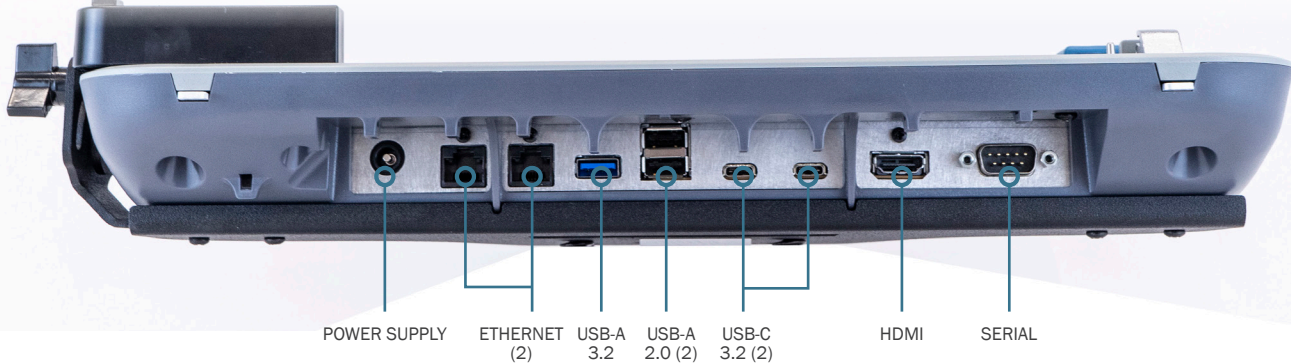

PANASONIC TOUGHBOOK® 40 LAPTOP FULL DOCKING STATION

ITEM NUMBER	DESCRIPTION	HDMI	SERIAL	ETHERNET	USB-A 2.0	USB-A 3.2	USB-C 3.2	USB-C 2.0	RF PASS-THROUGH	INCLUDES EXTERNAL POWER ADAPTER
7160-1729-00	Panasonic Toughbook 40 Cradle (No electronics)	-	-	-	-	-	-	-	-	-
7160-1728-00	Panasonic Toughbook 40 Docking Station, Full Port, No RF	1	1	2	2	1	2	1	None	No
7160-1728-02	Panasonic Toughbook 40 Docking Station, Full Port, Quad RF	1	1	2	2	1	2	1	Yes	No
7160-1728-06	Panasonic Toughbook 40 Docking Station, Lite Port, No RF	-	1	2	2	1	2	1	None	No
7160-1728-07	Panasonic Toughbook 40 Docking Station, Lite Port, Quad RF	-	1	2	2	1	2	1	Yes	No
7170-0943-00	KIT: Panasonic Toughbook 40 Docking Station with LIND 120W Auto Bare Wire Leads Power Supply, Full Port, No RF	1	1	2	2	1	2	1	None	Yes
7170-0943-02	KIT: Panasonic Toughbook 40 Docking Station with LIND 120W Auto Bare Wire Leads Power Supply, Full Port, Quad RF	1	1	2	2	1	2	1	Yes	Yes
7170-0944-00	KIT: Panasonic Toughbook 40 Docking Station with LIND 120W Auto Bare Wire Leads Power Supply, Lite Port, No RF	-	1	2	2	1	2	1	None	Yes
7170-0944-02	Panasonic Toughbook 40 Docking Station with LIND 120W Auto Bare Wire Leads Power Supply, Lite Port, Quad RF	-	1	2	2	1	2	1	Yes	Yes
7110-1401	Panasonic Toughbook 40 Screen Support	-	-	-	-	-	-	-	-	-