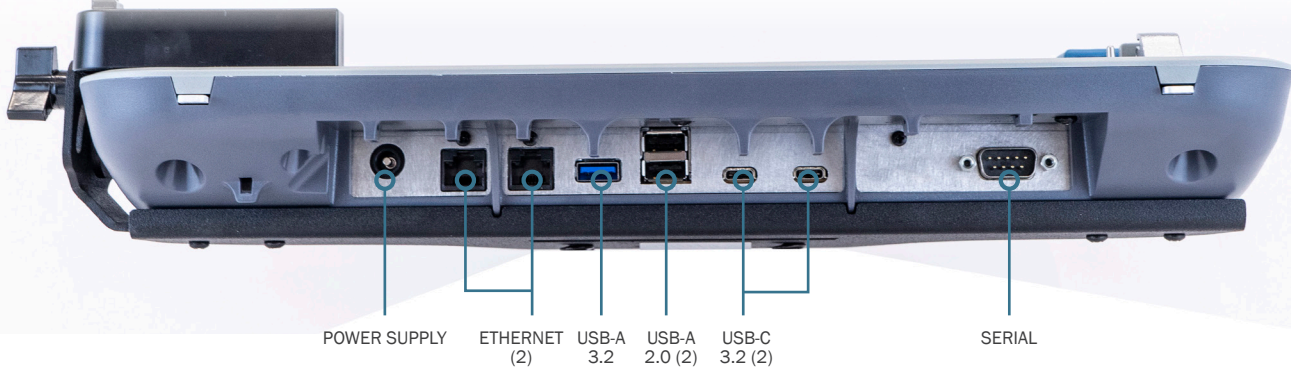

PANASONIC TOUGHBOOK® 40 LAPTOP LITE DOCKING STATION