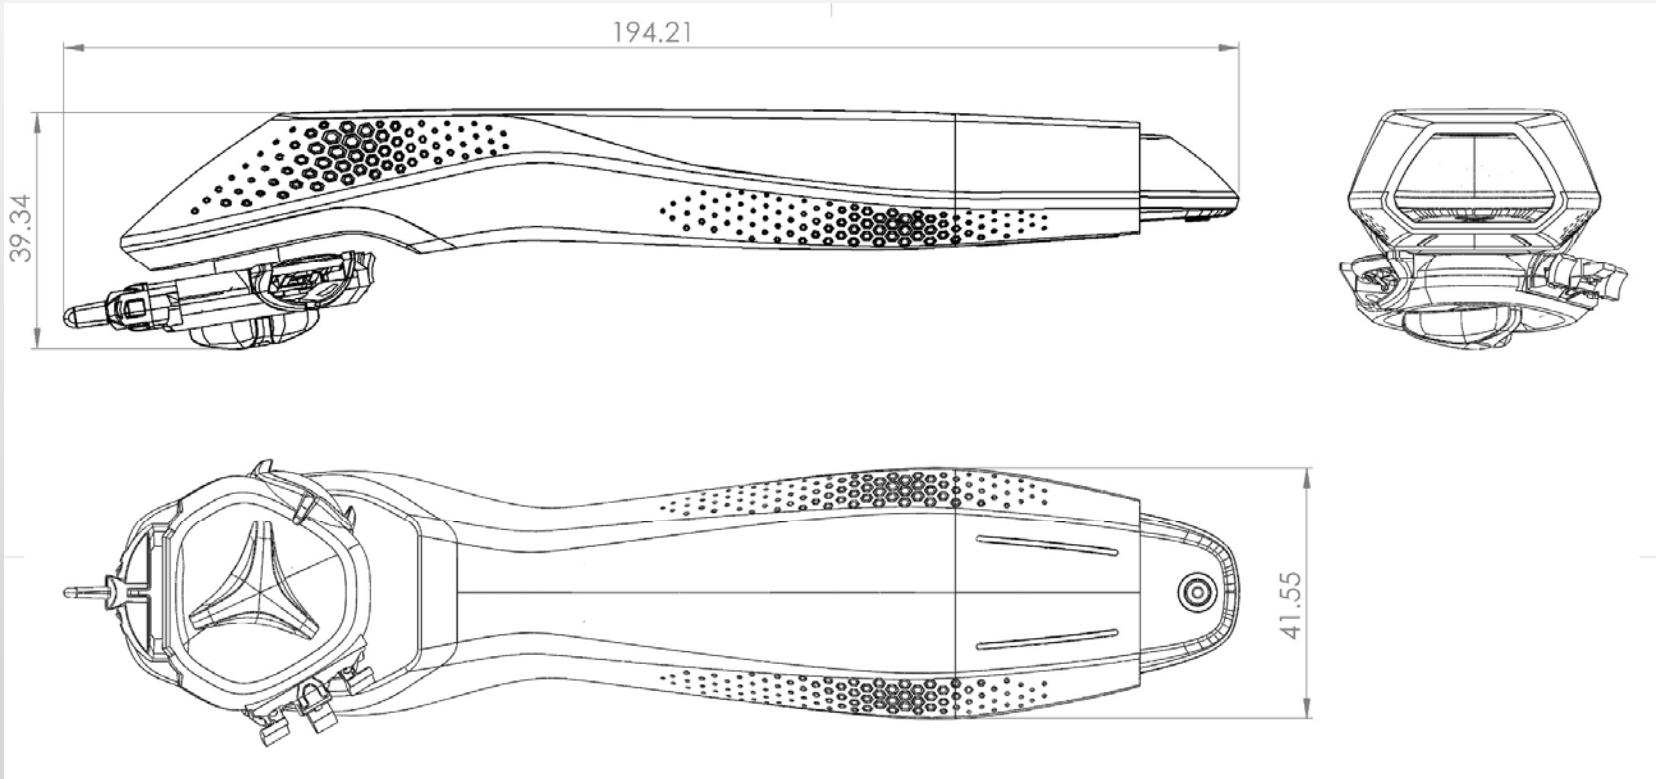

BLUE PRINT TRAZOR GEL

*Dimensions in mm