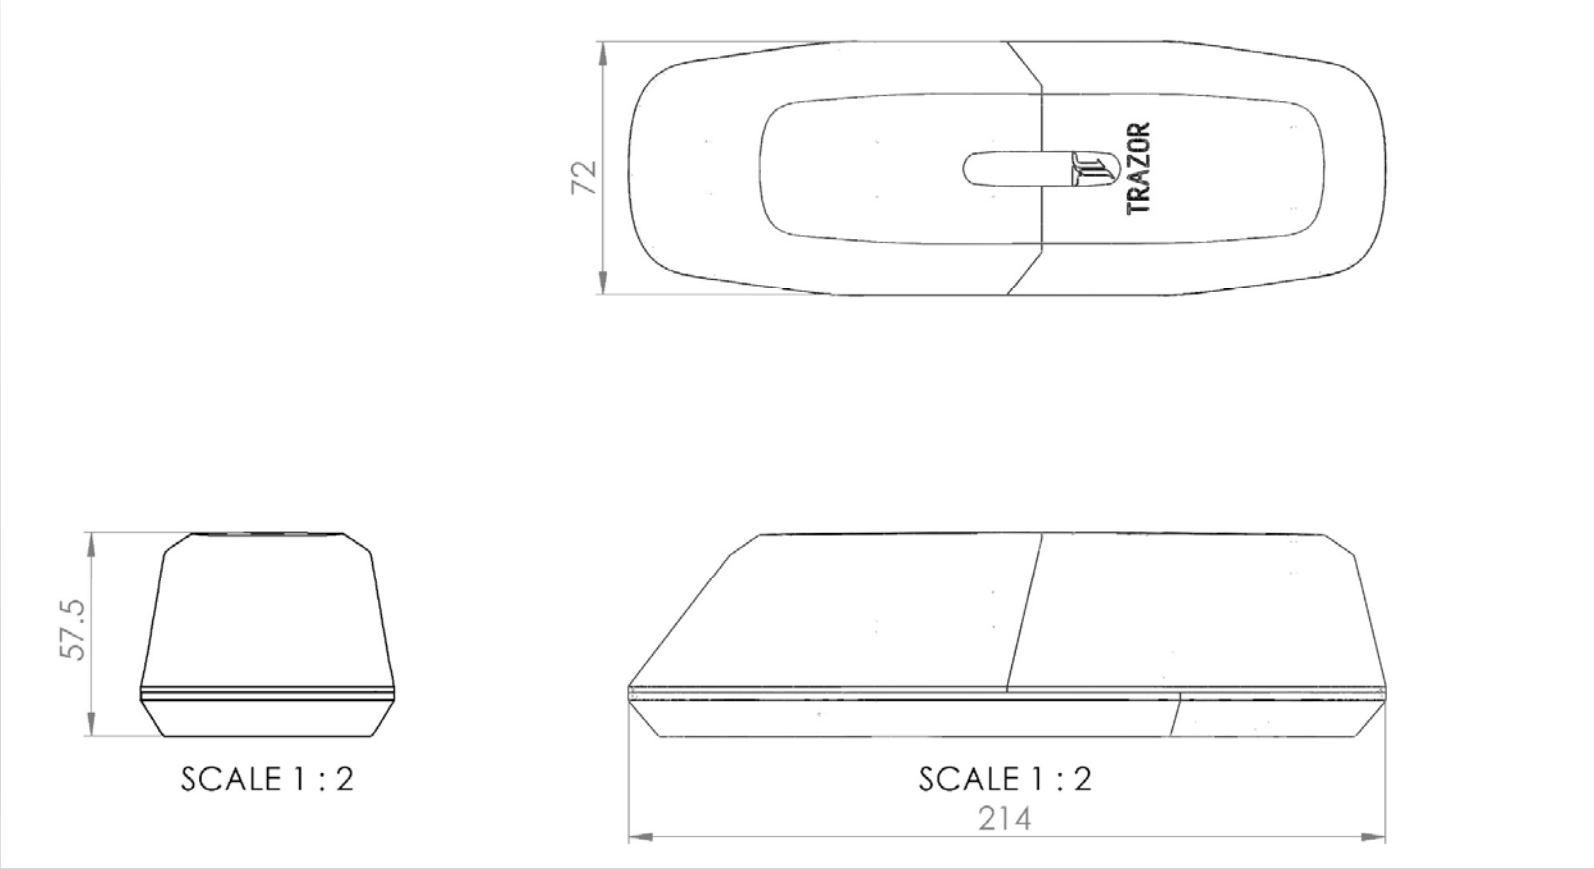

TRAZOR | **GEL**

COMPACT TRAVEL CASE

TRAZOR | **GEL**

BLUE PRINT TRAZOR GEL

*Dimensions in mm

TRAZOR
Turning Heads

BLUE PRINT TRAVEL CASE

*Dimensions in mm