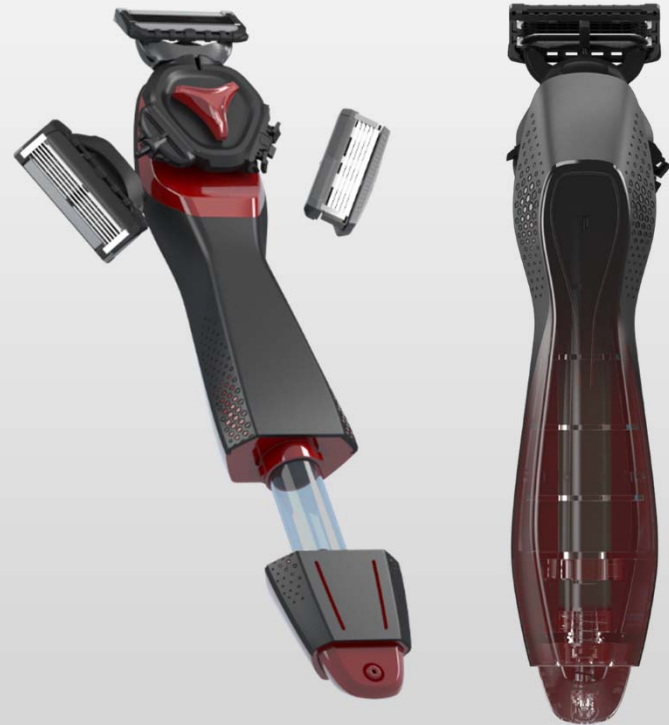

Trazor GEL

Features an integrated pump that dispenses dual purpose shaving-and-aftershave gel for effortless shaving anytime, anywhere -be it in a gym, your living room, or in a hotel.

TRAZOR | **GEL**

TRAZOR
Turning Heads

Technical Aspects

MULTI-BLADE ADAPTER

DUAL PURPOSE SHAVING-AND-AFTERSHAVE GEL

FREEDOM TO SHAVE ON THE GO

ERGONOMIC

UNISEX

VIBRANT COLORS

TRAZOR | **GEL**

MULTI-BLADE ADAPTER

Freedom to choose any blade

Trazors come with its own signature five-edge stainless steel razor blade for a smooth and comfortable shave. In addition, all Trazor's accept more than 25 of the most popular men and women razor blades giving you the ultimate freedom to choose a blade that suits your needs and lifestyle.

TRAZOR
Turning Heads

TRAZOR | GEL

DUAL PURPOSE SHAVING- AND-AFTERSHAVE GEL

Integrated dual purpose
shaving-and-after-shave gel

The dual purpose shaving-and-after-shave gel is free from paraben, fragrance, alcohol and cruelty. The gel provides an ultra-luxury shaving experience which is water less and mess free.