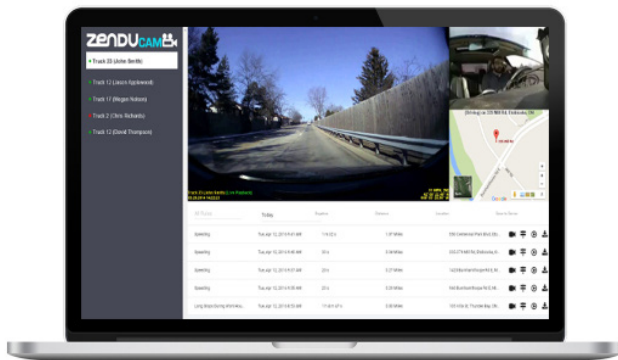

HIGHLIGHTS

FULL HD VIDEO	1080P full HD video with 140° wide angle lens
FUTURE-PROOF	4G LTE connectivity and built-in WiFi
SECURITY	Tamper-resistant memory card and power connection
BATTERY BACKUP	Built-in battery for off-line parking modes
INSTALLATION	2-minute in-vehicle installation
CERTIFICATION	FCC, PTCRB and US operator certified
CLARITY	IR night vision for clear in-cabin review

Supported by fully redundant media servers with 99.999% uptime.