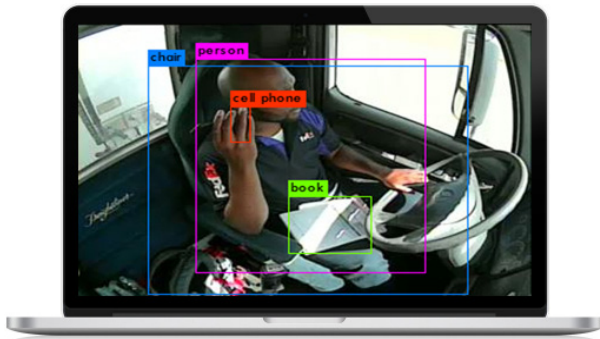

Z6

Z6 INTELLIGENT AI CONNECTED DASH CAM

- STREAMING WITH DUAL FACING CAMERAS
- INSTANT ACCIDENT RETRIEVAL
- DISTRACTED DRIVING AI DETECTION
- 100% INTEGRATION WITH GEOTAB
- EASY INSTALLATION
- WIRELESS EXPANDABILITY

ZENDU CAM Z6

ADVANCED AI TECHNOLOGY

Equipped with AI and night vision, the ZenduCAM Z6 identifies unsafe driving such as sudden acceleration, sharp turns, and harsh braking to save you money!

AUDIO-VISUAL ALERTING

Easily detect distracted drivers, driver drowsiness, and unsafe driving behaviors, while assisting drivers with audio and visual corrections.

DATA ANALYTICS AND REPORTING

Create custom dashboards and reports for groups or single vehicles. Real-time GPS tracking that includes location history with the ability to focus on a specific event.

Advanced AI detection

ADVANCED FEATURES

- Our image analytics algorithm detects cell phones and other objects as required for enhanced notifications
- Improved facial recognition is able to recognize driver distraction and drowsiness at any hour of the day
- Real-time access to live video from any device to assist drivers
- Be able to quickly and fully review an incident; collisions, near-misses or unsafe driving events to save time on complex investigations
- Get instant access to live video and video retrievals - each vehicle can have footage stored in the cloud for 30 days