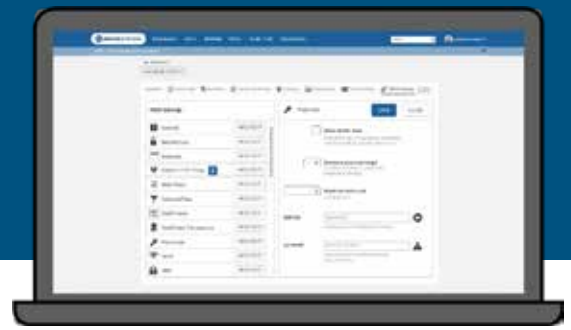

## SYNCDOG: **End-to-End Mobile Security Solution**

SyncDog offers a FIPS 140-2 Certified, AES 256-bit encrypted, end-to-end mobile security solution. The modular solution enables organizations to custom fit their mobility and security policies to the specific needs of the various roles within their organization – down to the individual user. Empower your employees with the data they need, to get the job done from anywhere. SyncDog does not require a management profile, so employee's privacy is fully respected in a BYOD environment. SyncDog protects and manages the device, detects, and prevents malware/phishing and other intrusions, encrypts and isolates all the corporate or government data/files/apps that are accessed by or stored on the device. All from a single vendor, with a single download, from a centrally managed administrative console.