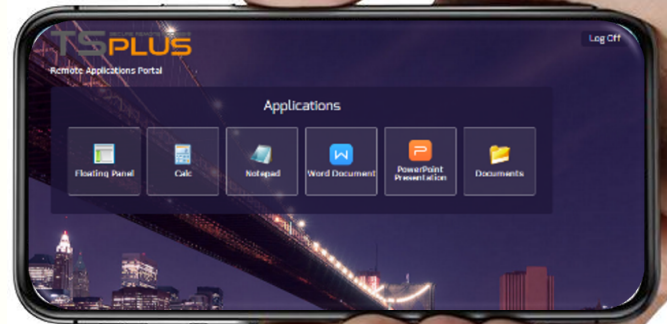

ACCESS YOUR WEB PORTAL AS LOCAL

With the TSplus New
Progressive Web App

New!! Our Web Portal can be installed as a Progressive Web App on any device.

The ongoing COVID-19 crisis has created new workplace paradigms and moved thousands of workers from the Corporate Office to the Home Office...

Your organization needs a solution that provides a user-friendly, reliable and secure remote working environment that can be accessed from anywhere.

With the TSplus Web Application Portal, Application Delivery from a centrally managed server is easy and simple! Give your users access to multiple assigned applications from a single secure HTTPS web interface. The portal is compatible with most common web browsers and customizable to reflect your company requirements. **It's the optimal 100% online workspace!**

CROSS-PLATFORM:

GREAT MOBILE EXPERIENCE WITH LOCAL APP LOOK & FEEL (RESPONSIVENESS, INTERACTIVITY, LOCAL ICON)

RELIABLE:

PROVIDES THE SAME FEATURES, QUALITY & SECURITY THAN THE TSPLUS WEB PORTAL DOES