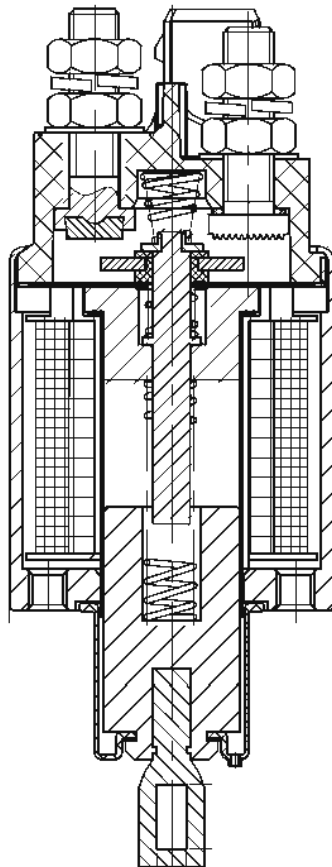

Devoted to Starter Solenoid Manufacturing
for 12 years, we are just getting started.

2017

New Products

T&X®

94 New Starter Solenoids
Are available In T&X®

STARTERSOLENOID.NET

FST-B50

WAI: 66-9119 ZM: 904