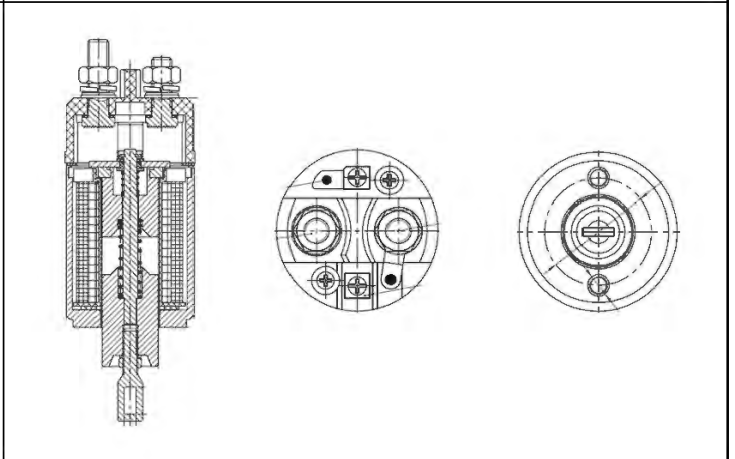

FST-B51

WAI: 66-9131 ZM:576