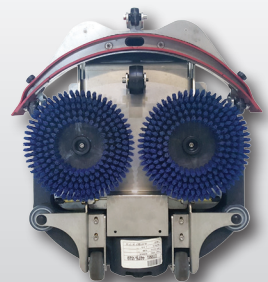

Achieve a superior level of clean in smaller applications with the cordless, Li-Ion battery powered Bulldog Micro Scrubber. This highly maneuverable, and compact walk behind scrubber has been designed to withstand daily use in many different environments. The Bulldog Micro is high quality, hardworking construction that you can depend on.

Superior Results in a Fraction of the Time

Increase the productivity of your cleaning routine substantially with the Bulldog Micro Scrubber. By cleaning floors at a rate of up to 13,000 square feet per hour, the Bulldog saves time and money. The Bulldog emulsifies dirt and removes other residues with ease using powerful down pressure and its variable speed brushes. Its maneuverable, stainless steel squeegee and capable vacuum system remove excess moisture from floors leaving them clean and dry in a single pass. Clean floors in a more hygienic manner by utilizing the clean water technology of the Bulldog Micro.

VISIT www.BULLDOGSCRUBBERS.com

SPECIFICATIONS

PRODUCTIVITY		RECOVERY SYSTEM	
Maximum Coverage	13,000 sq ft/hour	Tank Construction	Rotational Molded Poly
BRUSH SYSTEM		Tank Access	Rear Top Access
		Capacity	1.25 Gallons
Cleaning Path	16 inches	Vacuum Motor	.40 hp
Brush Motor Horsepower	.16 hp	Squeegee Type	Stainless Steel
Brush Speed	up to 210 rpm	POWER	
SOLUTION SYSTEM		Battery	36 Volts 15AH Li-Ion
Tank Construction	Rotational Molded Poly	Speed	Variable (3 speeds)
Capacity	1 Gallon	Drive	Brush Driven

Clean between restroom partitions, around equipment, and in hard to reach areas with the **Bulldog's powerful dual disk setup**. The micro scrubber makes it fast and easy to clean in tight areas where all other scrubbers would normally be unable to fit.