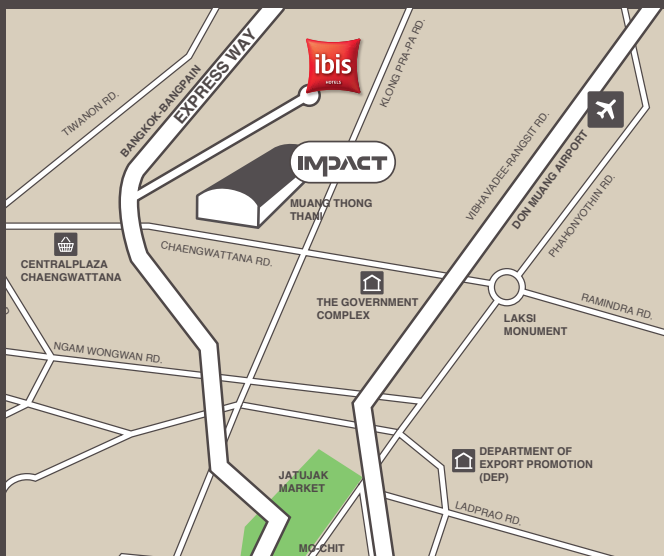

IBIS BANGKOK IMPACT

93 Popular Road
Banmai Subdistrict,
Pakkred District
Nonthaburi 11120, Thailand
P +66 (0) 2 011 7777
F +66 (0) 2 011 7888