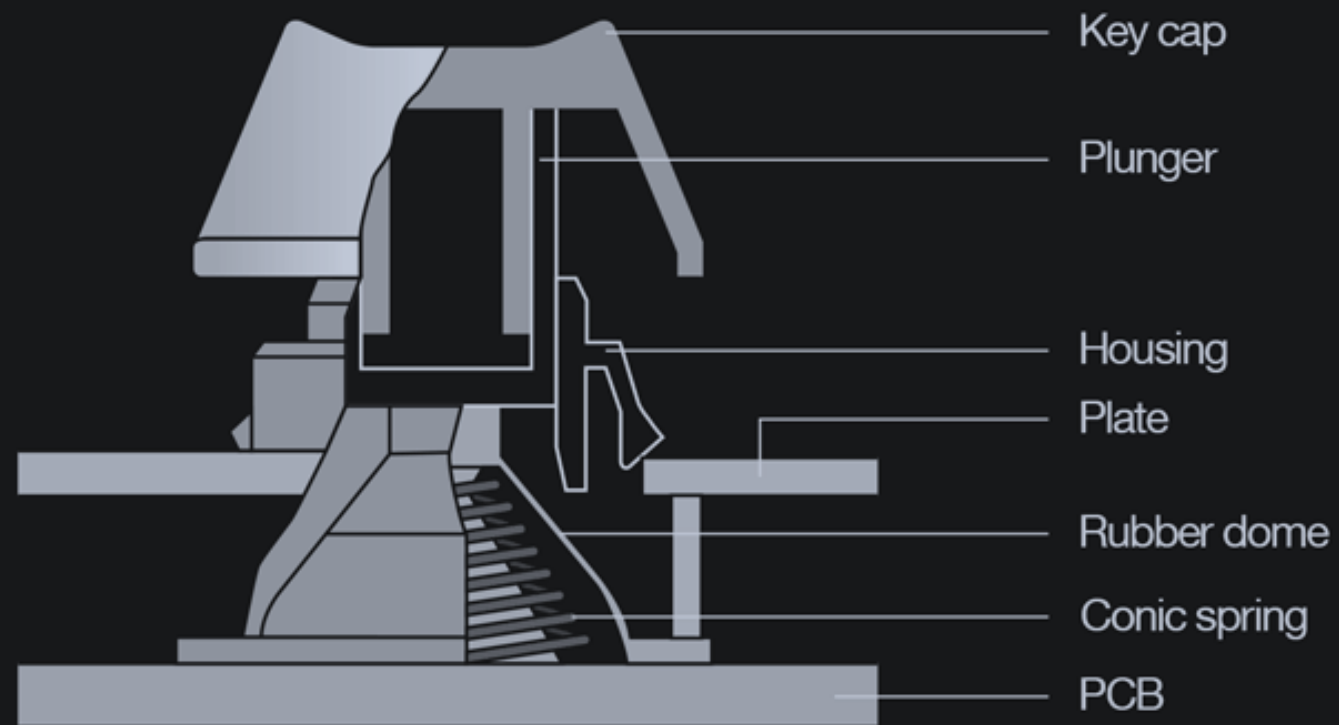

Topre Switches

Precision Tuned. Premium Grade.

The REALFORCE RGB utilizes a patented switch design that gives gamers the luxurious **tactility and comfort** they need for long gaming sessions.

- **Premium key feel and tactile response**
- **NKRO and anti-ghosting**
- **Conquers finger fatigue**
- **Quieter than mechanical keyboards**

Maximize Moves with Minimal Effort

The satisfying tactile response lets you float your fingers effortlessly.