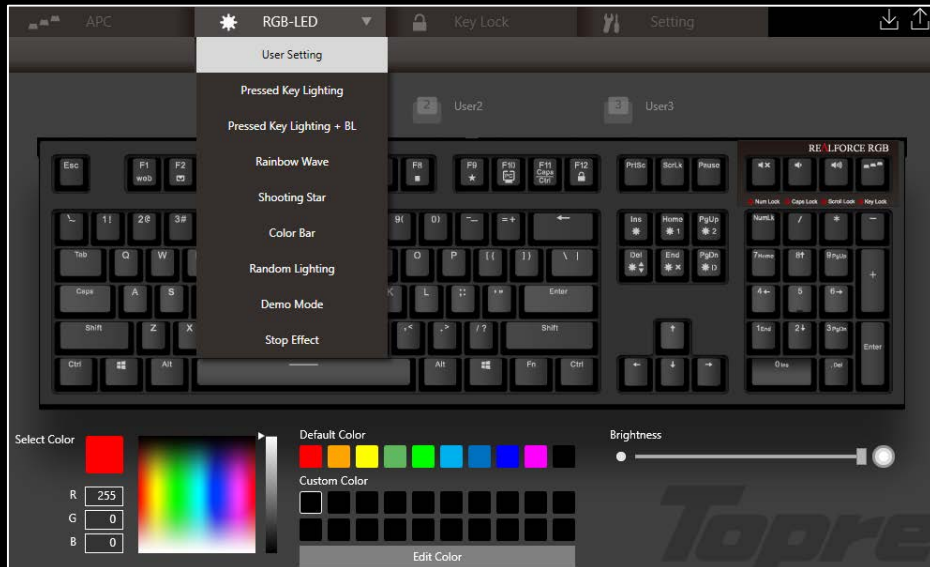

# Topre Switches

Precision Tuned. Premium Grade.

The REALFORCE RGB utilizes a patented switch design that gives gamers the luxurious **tactility and comfort** they need for long gaming sessions.

- **Premium key feel and tactile response**
- **NKRO and anti-ghosting**
- **Conquers finger fatigue**
- **Quieter than mechanical keyboards**

**25% Faster\* APM**  
than mechanical keyboards

\*with 1.5mm APC setting

Set keys for **lighting fast response** or **secure critical actions** when you need it in the heat of battle.

# RGB LIGHTING

Illuminate Your Playstyle

Use REALFORCE software to personalize your style.

- **16.8 million color spectrum**
- **Stunningly bright LEDs with various preset themes**
- **Individual per-key backlighting**