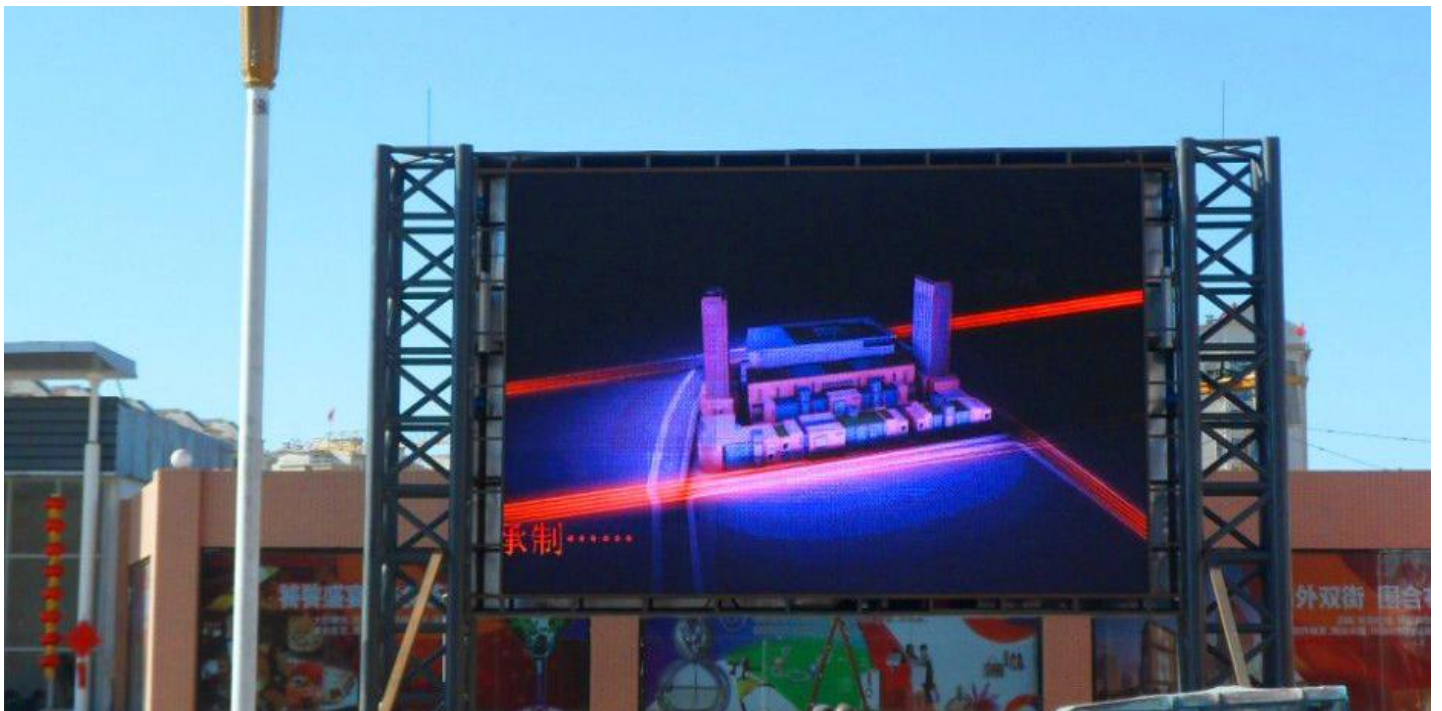

SIGNAL AND POWER SUPPLY ARE DUAL BACKUP

LED display detect the integrity of the signal by itself, and dual redundant power supply, the other signal automatically involved to ensure the display work properly when the power supply isn't work.

Case Shows