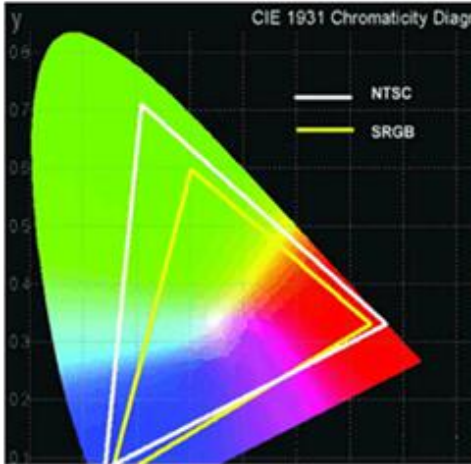

Outdoor Fixed LED Display

- Pixel Pitch: 6mm/8mm/10mm/13.33mm/16mm/20mm;
- IP65,waterproof and dustproof for outdoor use;
- High brightness up to 8000cd/m² ensure LED display deliver a clear and vivid image and video even under direct sunshine;
- High contrast ratio to reflect more real and vivid color;
- Seamless connection due to large LED module design;
- Installed on steel pole,building roof and mounted on building etc.

Ultra Wide View Angle

View angle is 140° , viewing position as you like.

$X > 140^{\circ}$

$Y > 120^{\circ}$

HIGH COLOR REPRODUCTION

RGB color reduction degree is high, color saturation, display clear, picture quality is more realistic and delicate.

Color gamut space

A high degree of saturation

Low degree of saturation

Waterproof Grade IP65

Unique mask design, dustproof, waterproof grade IP65

SIGNAL AND POWER SUPPLY ARE DUAL BACKUP

LED display detect the integrity of the signal by itself, and dual redundant power supply, the other signal automatically involved to ensure the display work properly when the power supply isn't work.

Case Shows

parameters:

Pixel pitch(mm)	6	8	10	13.33	16	20
Pixel configuration	SMD3535		DIP346			
Module resolution(dots)	32*32	32*16	16*16	24*24	16*16	16*8
Module size(mm)	192*192	256*128	160*160	320*320	256*256	320*160
Cabinet size(mm)	960*960	1024*768	960*960		1024*768	1280*960
Cabinet resolution(dots)	160*160	128*96	96*96	72*72	64*48	
Cabinet weight(kg)	50/42					
Cabinet material	Steel/Aluminum					
Pixel density(pixel/m ²)	27777	15625	10000	5627	3906	2500
Brightness(cd/m ²)	6500		8000			7500
Brightness adjusted	256 grade					
View angle	140°/140°		110°/70°			
Display work method	1/4scan				static	
LED driving method	Constant driving current					
Color contrast ratio	3000:1					
Gray grade	16bit					
Refresh Frequency(Hz)	600 ~ 2000					
Front/Rear IP Level	IP65					