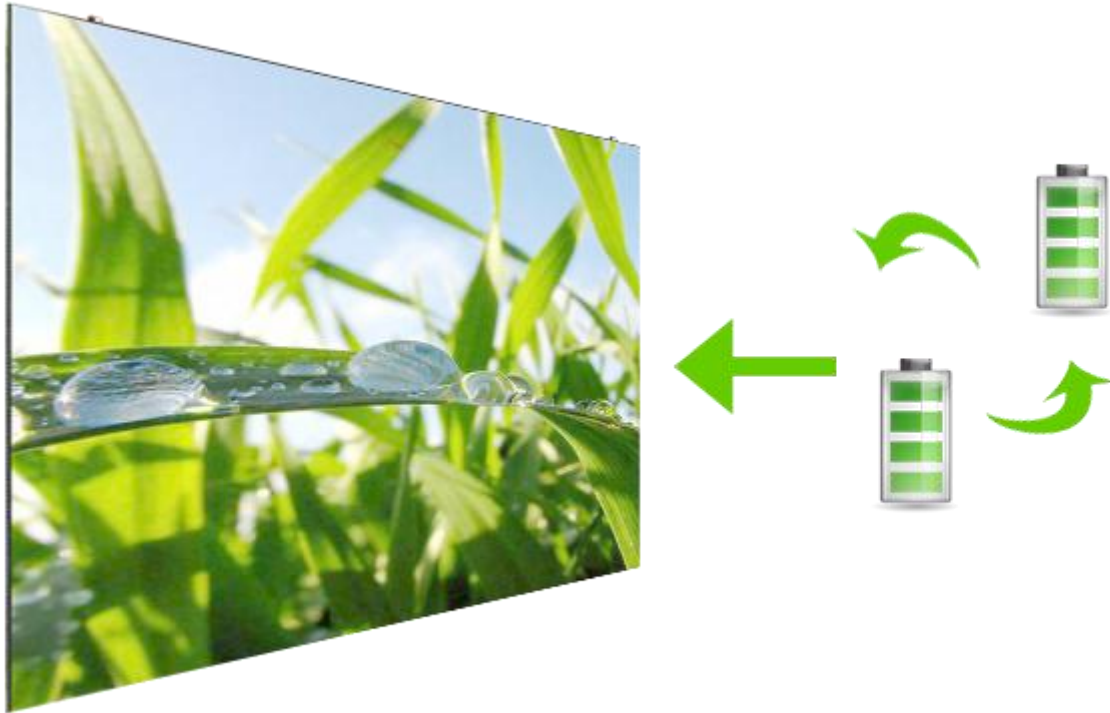

Outdoor Fixed LED Display

- Pixel Pitch: 6mm/8mm/10mm/13.33mm/16mm/20mm;
- IP65,waterproof and dustproof for outdoor use;
- High brightness up to 8000cd/m² ensure LED display deliver a clear and vivid image and video even under direct sunshine;
- High contrast ratio to reflect more real and vivid color;
- Seamless connection due to large LED module design;
- Installed on steel pole,building roof and mounted on building etc.

Color gamut space

A high degree of saturation

Low degree of saturation

Waterproof Grade IP65

Unique mask design, dustproof, waterproof grade IP65

SIGNAL AND POWER SUPPLY ARE DUAL BACKUP

LED display detect the integrity of the signal by itself, and dual redundant power supply, the other signal automatically involved to ensure the display work properly when the power supply isn't work.