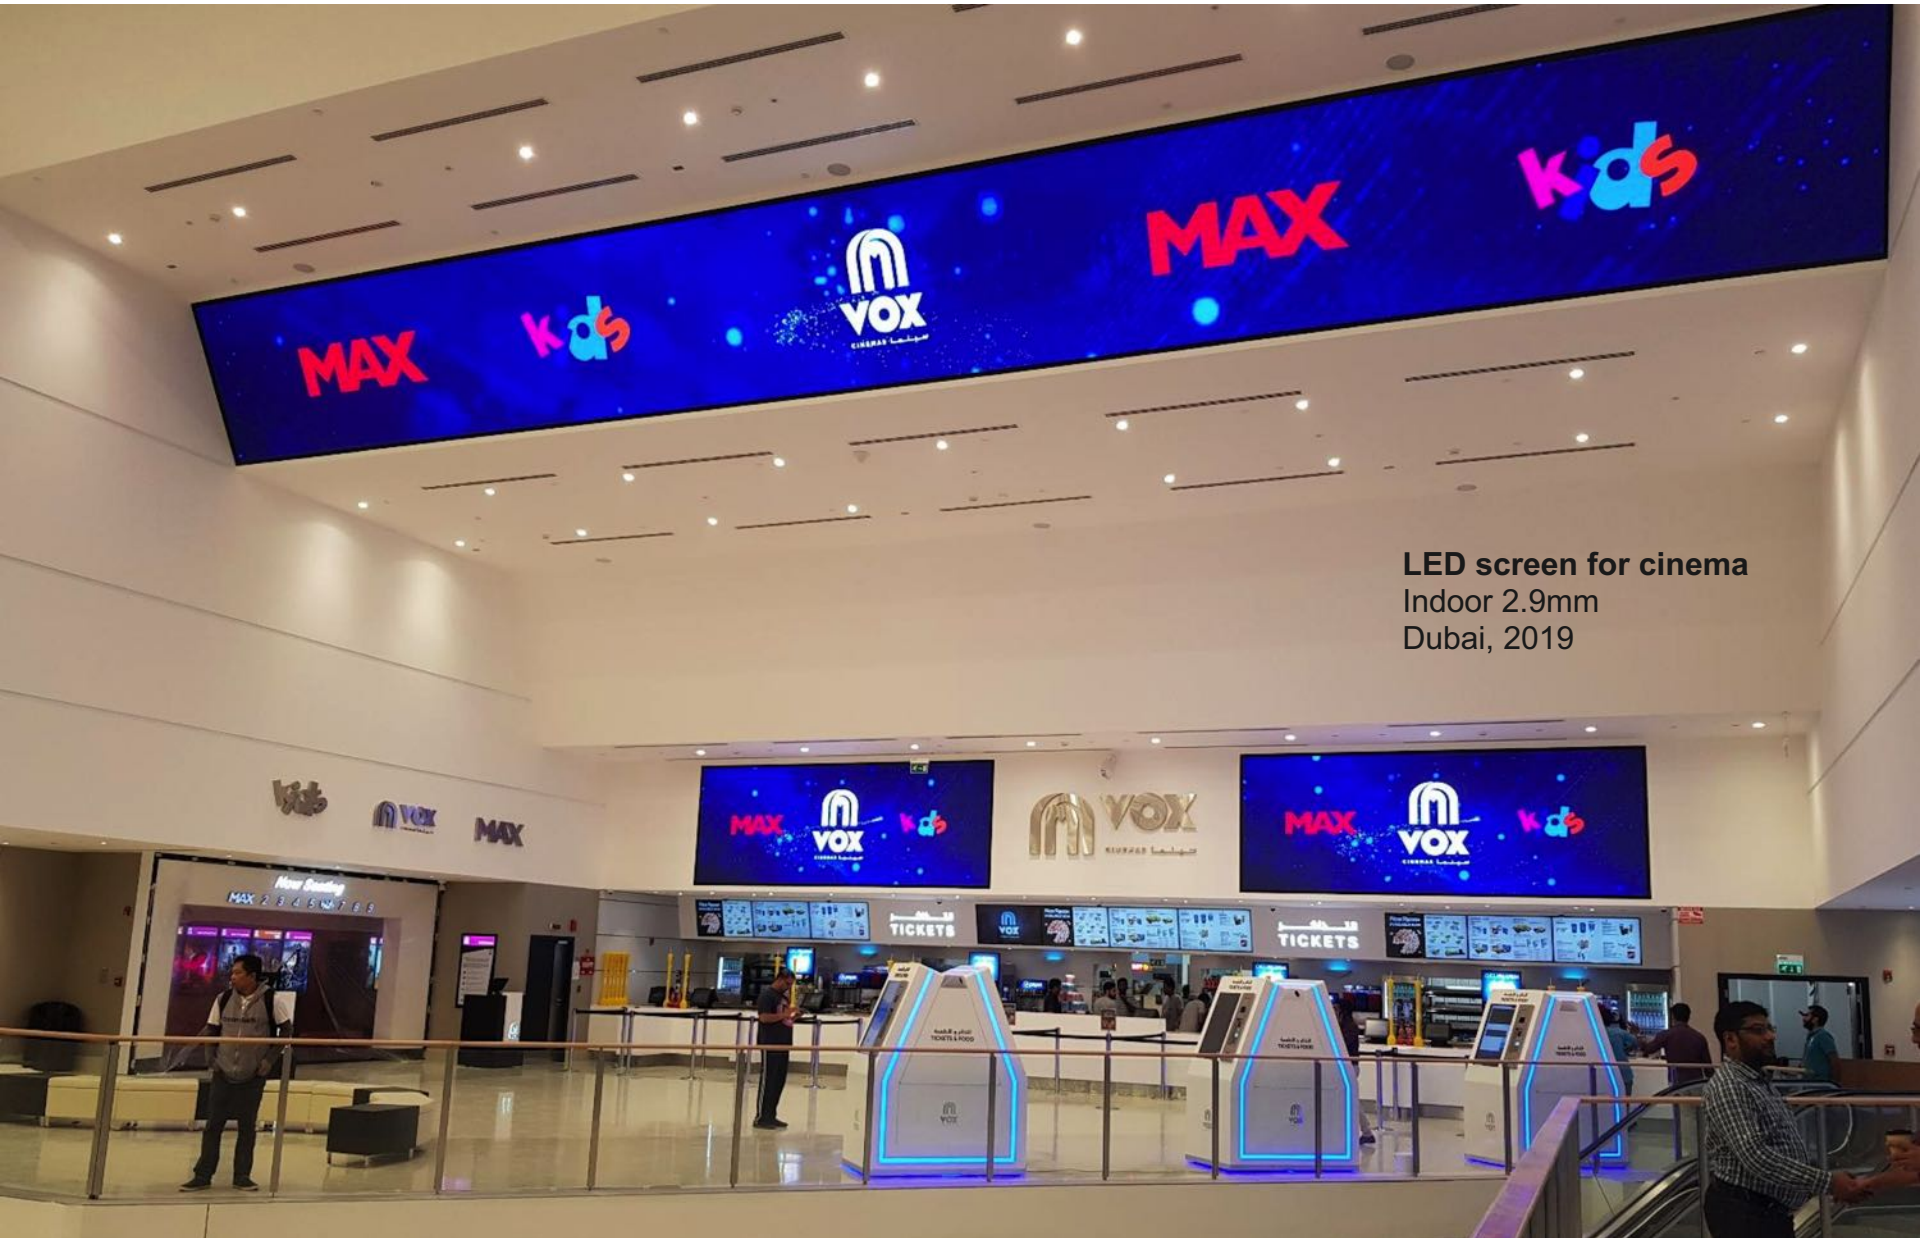

LED showroom
Indoor models
Dubai, 2019

LED rental event
Indoor 3.9mm
Germany, 2020

LED rental event
Indoor 3.9mm
China, 2019

Project Gallery

LED rental event
Indoor 2.9mm
China, 2020

LED advertising
Indoor 2.6mm
Dubai, 2018