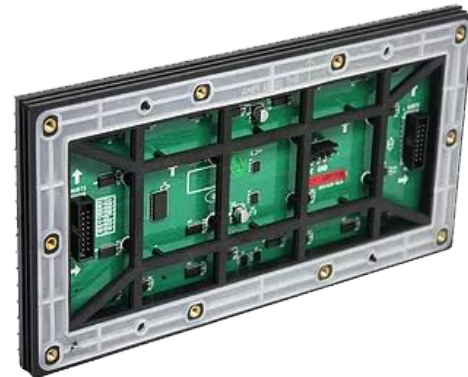

Outdoor LED Display

Outdoor LED displays are outdoor permanent installation, with high brightness, IP65 water-proof as well as energy-saving options, they are perfect solutions for outdoor digital advertising.

3mm / 4mm / 5mm / 6mm / 8mm / 10mm