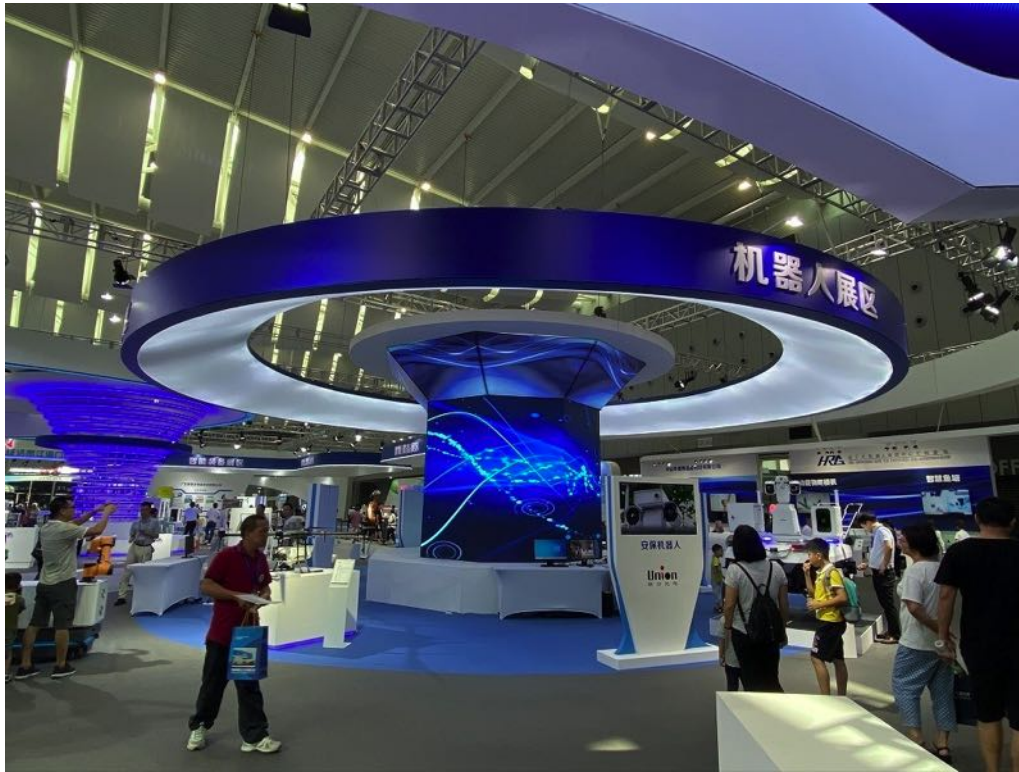

2.5mm / 3mm / 4mm / 5mm / 6mm

EVENTS

OUTDOOR SHOW

CONFERENCE

ADVERTISING

Project Gallery

Project Gallery

Outdoor LED Billboard
Outdoor 6mm
Jeju, Korea, 2020