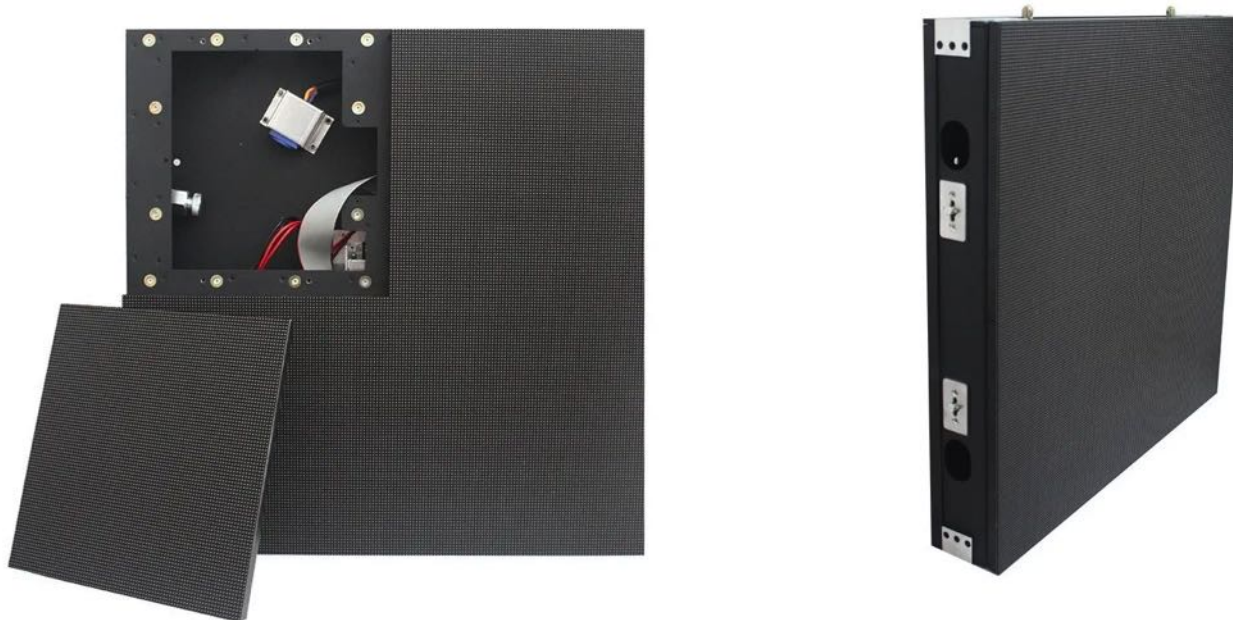

80mm

500mm

LED Flexible Display

The flexible LED display utilizes soft PCB with high flexibility which can be bended to create concave and convex curve shapes.

2 mm / 2.5mm / 3mm / 4mm / 6mm

Transparent Display

Transparent LED display is an innovative visual solution turning windows or building in to a digital signage screen, enable showing advertisements without blanking.

3.9x7.8mm indoor / 7.8 x7.8mm indoor

Indoor LED Displays

Full range of LED indoor display pixel pitch ranges from 2.5mm to 10mm with different sizes to match different kinds of application.

2.5mm / 2mm / 3mm / 4mm / 5mm / 6mm / 8mm / 10mm

Outdoor LED Display