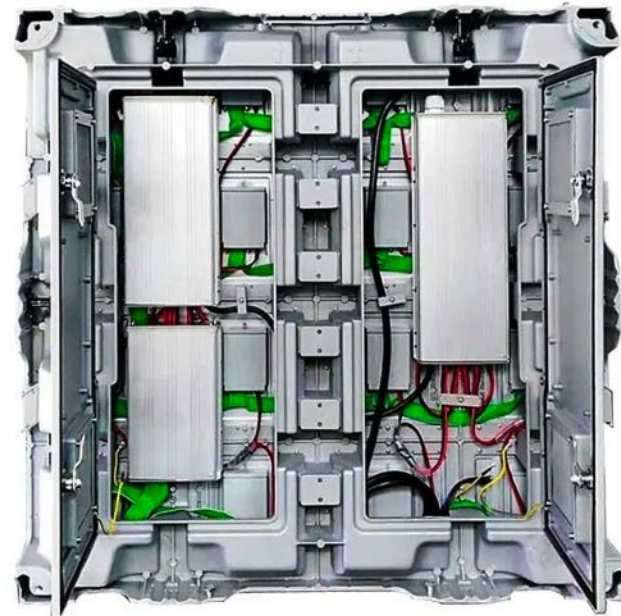

IP68 Outdoor Display

IP68 outdoor LED display is new generation of outdoor fix installation LED display. High brightness 7000-9000 nits, 150w per square meter average power consumption, no need any ventilation or aircondition system.

5mm / 6mm / 8mm / 10mm