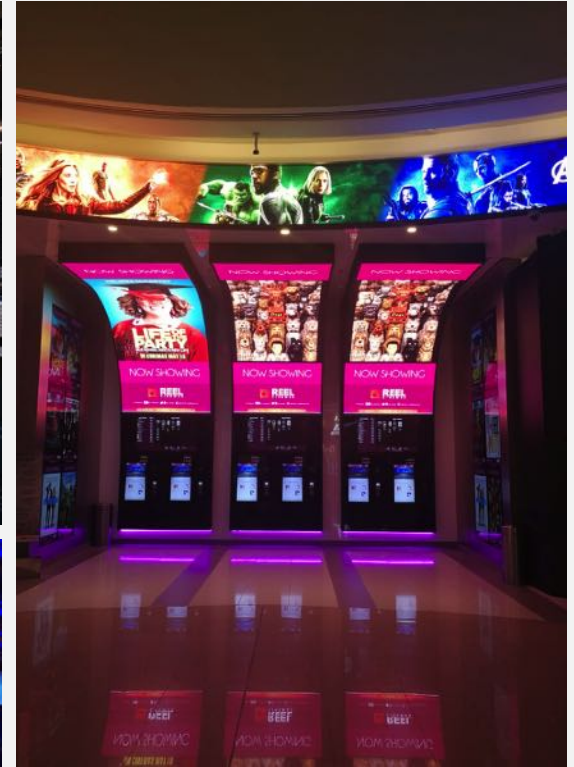

2.5mm / 3mm / 4mm / 5mm / 6mm

EVENTS

OUTDOOR SHOW

CONFERENCE

ADVERTISING

Project Gallery

Project Gallery

Outdoor LED Billboard
Outdoor 6mm
Jeju, Korea, 2020