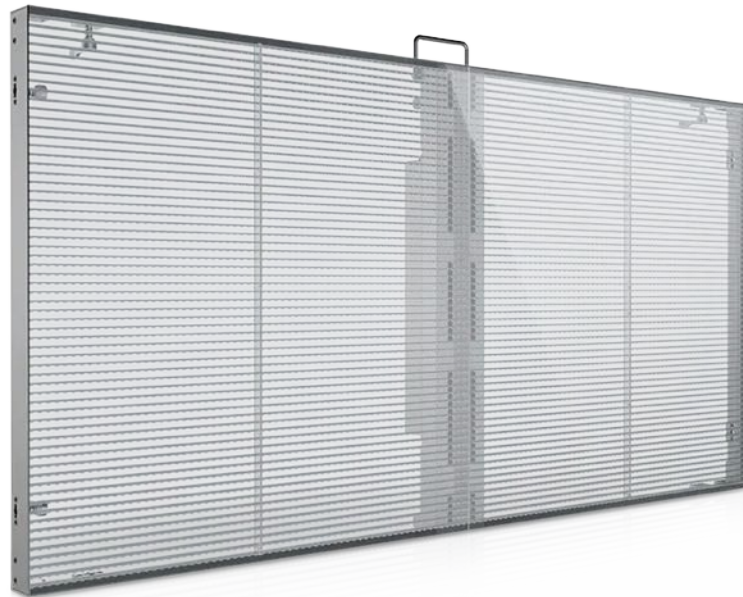

80mm

500mm

LED Flexible Display

The flexible LED display utilizes soft PCB with high flexibility which can be bended to create concave and convex curve shapes.

2 mm / 2.5mm / 3mm / 4mm / 6mm

Transparent Display

Transparent LED display is an innovative visual solution turning windows or building in to a digital signage screen, enable showing advertisements without blanking.

3.9x7.8mm indoor / 7.8 x7.8mm indoor