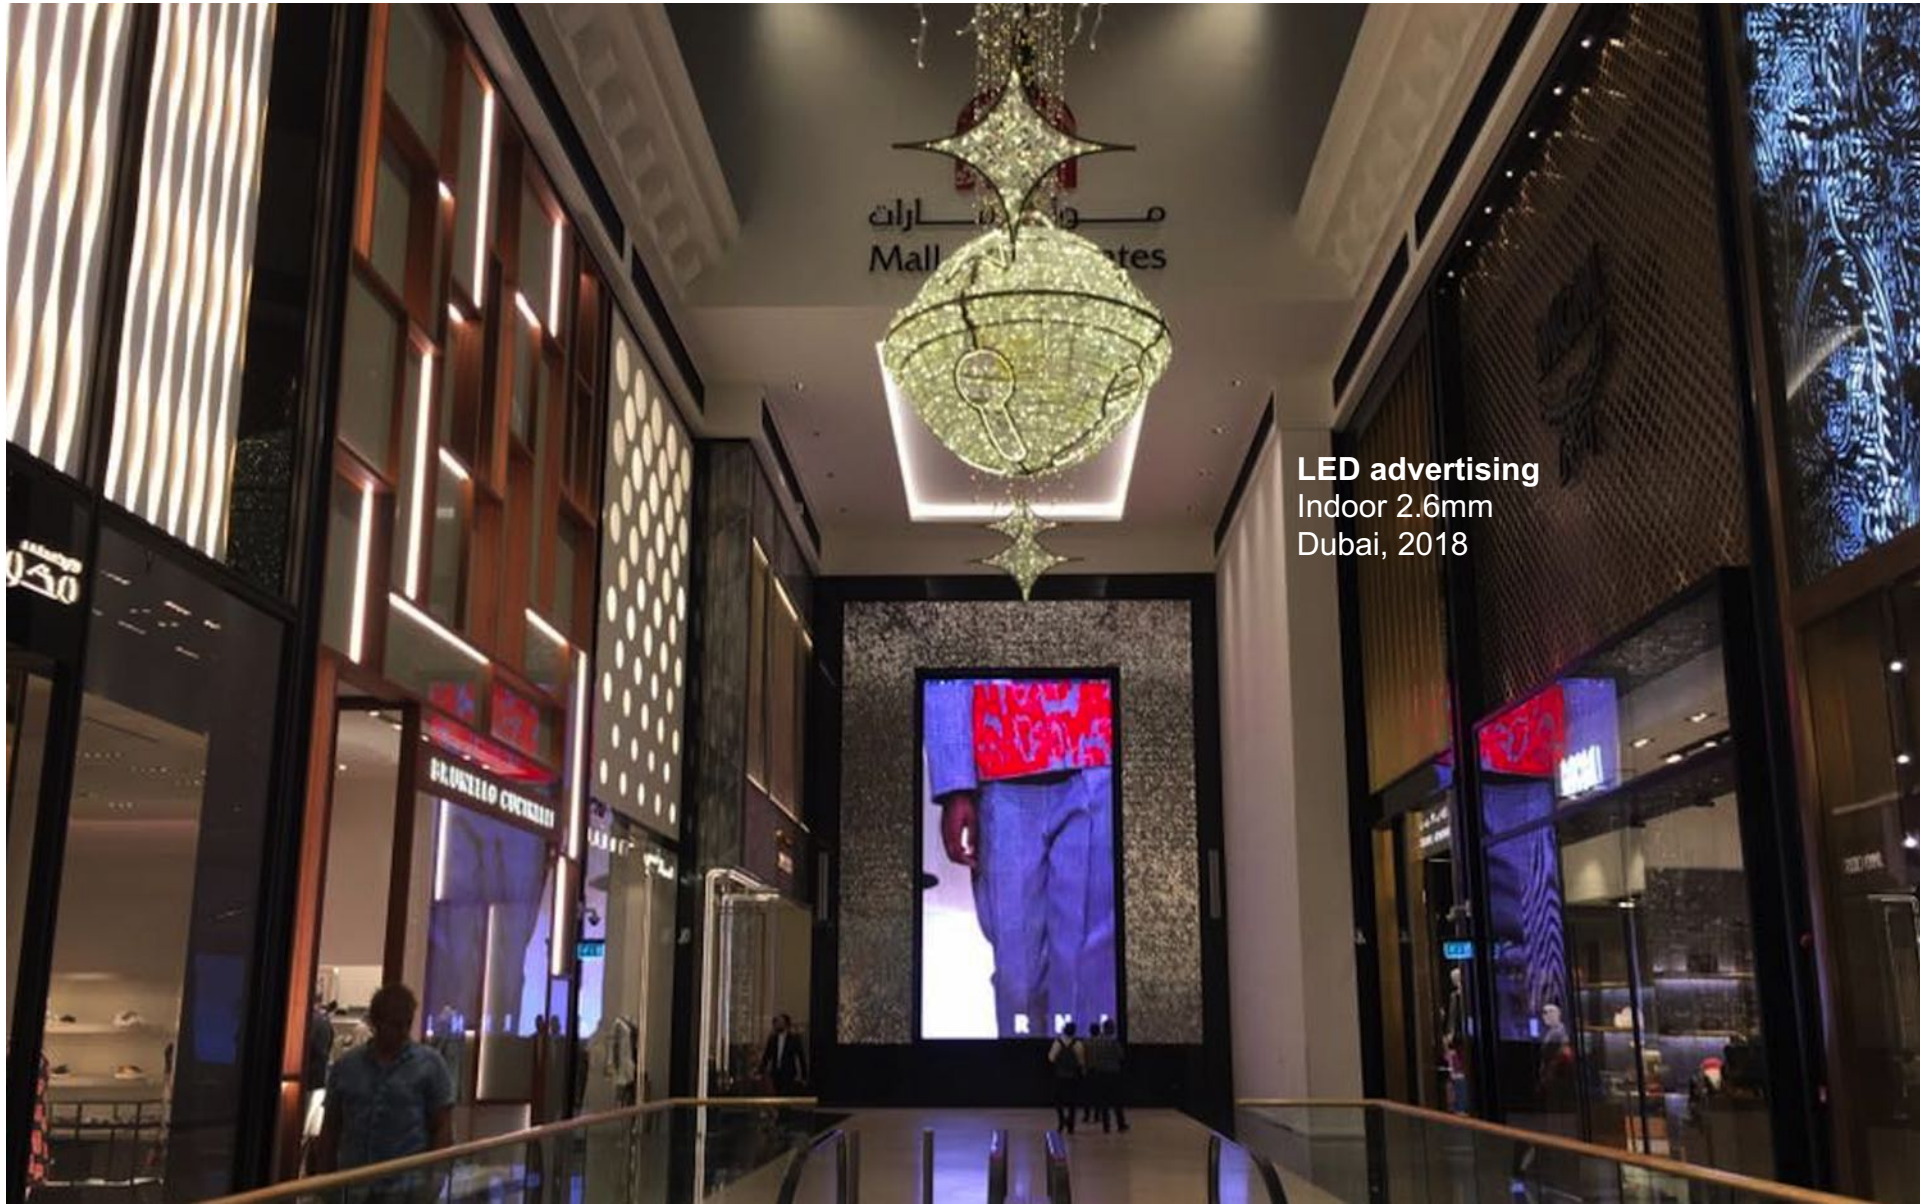

LED showroom
Indoor models
Dubai, 2019

LED rental event
Indoor 3.9mm
Germany, 2020

LED rental event
Indoor 3.9mm
China, 2019

Project Gallery

LED rental event
Indoor 2.9mm
China, 2020

LED advertising
Indoor 2.6mm
Dubai, 2018