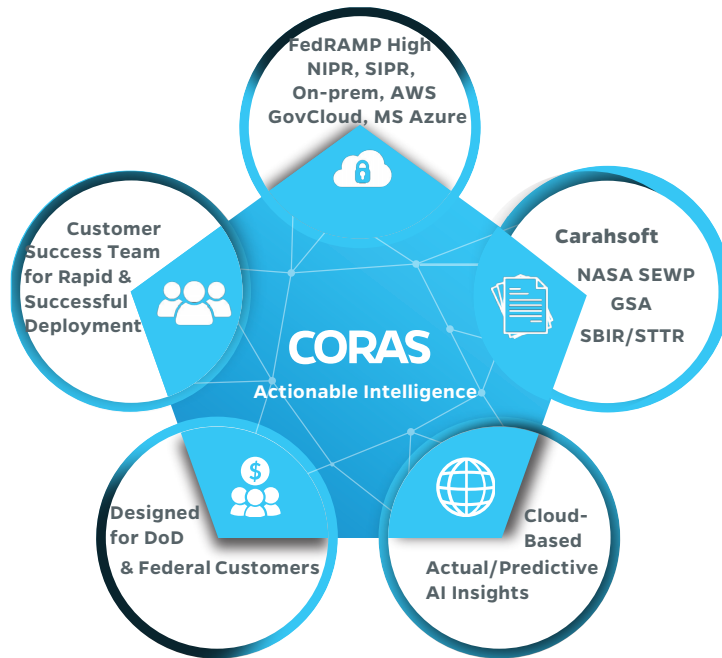

CORAS

The Decision Maker's Decision Maker

www.coras.com

CORAS positions the DoD to aggregate & engage with their data for Enterprise Decision Management, AI/NLP, Real-Time Analytics, & FedRAMP High Service

Portfolio Optimization

Enterprise visibility, balancing, and optimization up and down departments

Enterprise Discovery

One-stop-shop for decision makers- interactive, real-time data at your fingertips

Product Management

Align products and prototypes with enterprise strategy

Cross-Functional Team Management

Bring teams together, align them with strategy, get more done

Budget Prioritization

Ensure the next dollar spent advances the mission

Real-Time Business Insights

Interact with data, people, and processes in real-time - no more educated guessing

Enterprise Strategic Alignment

Enterprise visibility to maximize strategy execution

Portfolio Rollup