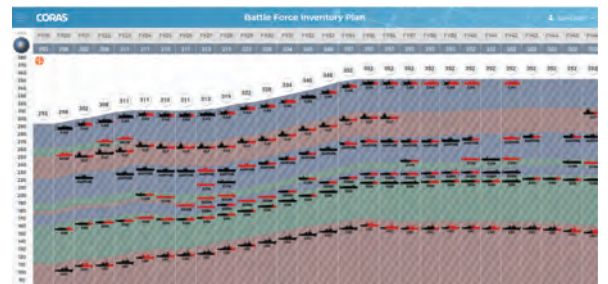

Strategic Asset Management

Dynamically visualize the Battle Force Inventory Plan over the next 30 fiscal years via the Sand Chart. View data from a 360-degree perspective: Classes, Hulls, Budgets, etc. CORAS' capability also provides strategic asset inventory, tracking projects with visualizations such as Capability Evolution Plans, Sand Charts, and Chiclet Charts. Users can engage in "what-if" scenarios to see impacts made to procurement schedules and gaps across years, adjusting to compare and assess results in real-time.

Future Fleet Architecture Integration

Program and Portfolio Management

Rollup program and portfolio management data encompassing schedule, budget / spend, and resource availability to form a holistic picture for decision-making. With the CORAS platform, Leadership gets a real-time corporate view of financials across all their programs and portfolios in real-time.