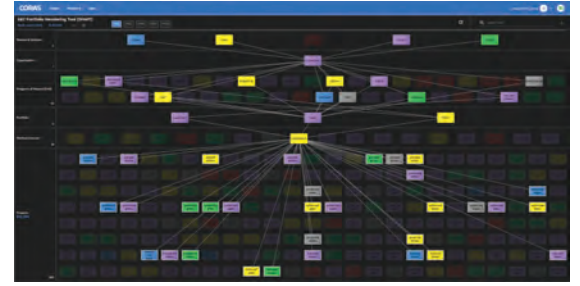

Science and Technology Portfolio Visualization

CORAS' Science and Technology Visualization leverages our unique Ai/NLP capabilities to drive discovery and transparency across any desired data set. Leaders gain the ability to identify interconnections, redundancies, relationships, and inefficient use of funds for visibility across portfolios. CORAS arms Leadership with the necessary data to reallocate funds, make accurate budget cuts, and streamline mission-critical initiatives.

Enable Informed Trade-off Analysis, Discovery, & Transparency